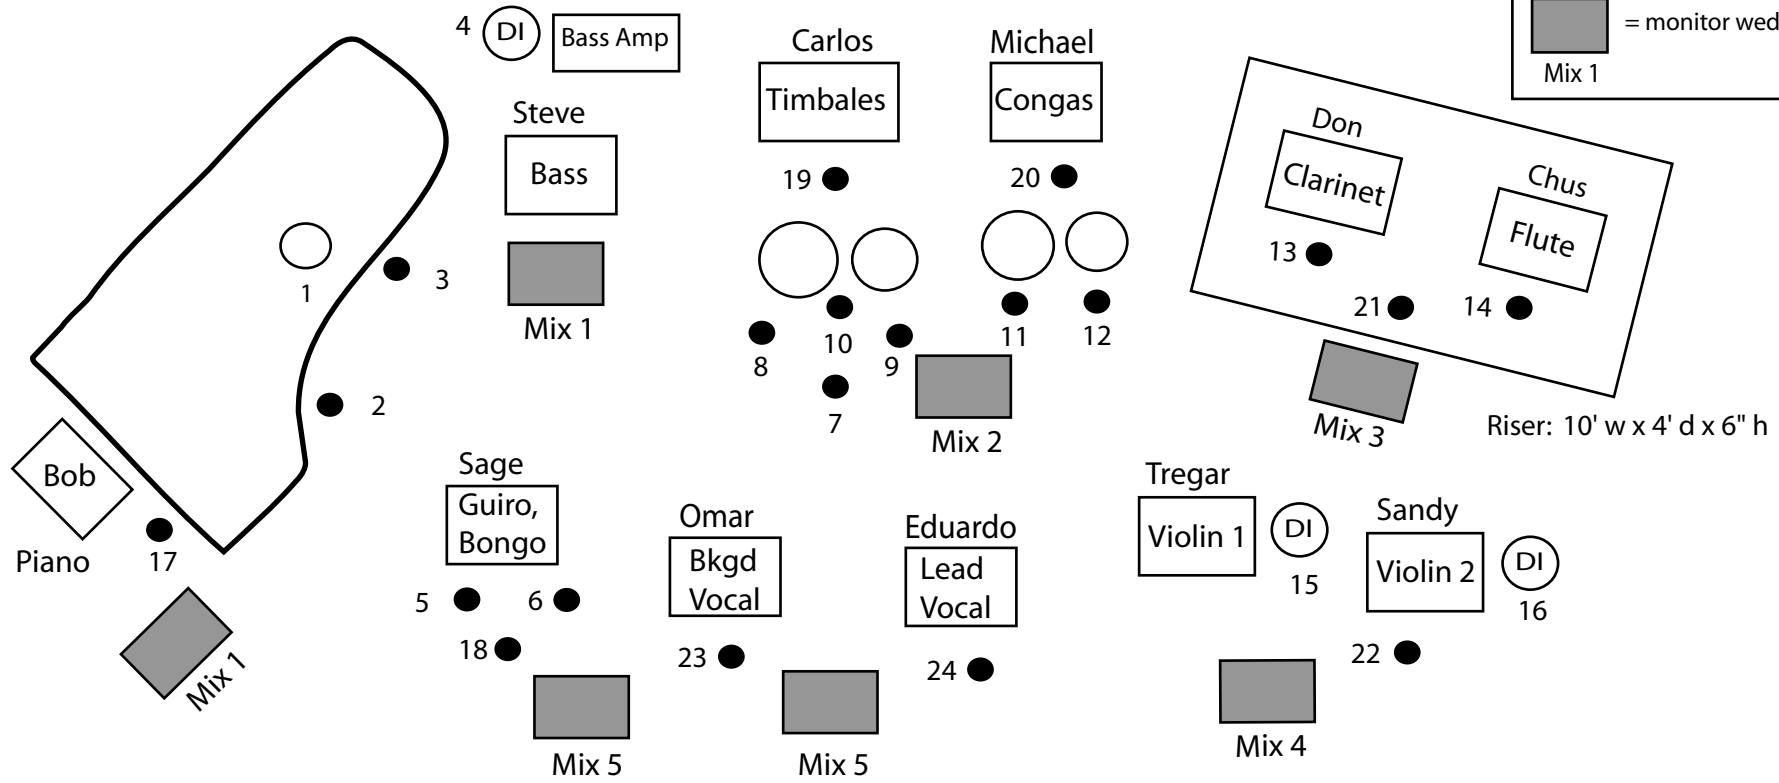

Legend

- = microphone on boom stand (short stick for bongo and kick)
- = monitor wedge

Mix 1

AUDIENCE

- 1 PIANO PICKUP (BARCUS-BERRY)
- 2 PIANO L SHURE VP-88 or AKG 414
- 3 PIANO R SHURE VP-88 or AKG 414
- 4 BASS DI
- 5 GUIRO SM57
- 6 BONGO SM57
- 7 TIMBALES KICK B52 or D112 or SM91
- 8 TIMBALES L SM57
- 9 TIMBALES R SM57
- 10 TIMBALES OH SM81
- 11 CONGA LOW SM57
- 12 CONGA HI SM57
- 13 CLARINET AKG535 or BEYER M380
- 14 FLUTE AKG535 or SM58
- 15 VIOLIN 1 DI
- 16 VIOLIN 2 DI
- 17 PIANO VOCAL SM58
- 18 GUIRO VOCAL SM58
- 19 TIMBALE VOCAL SM58
- 20 CONGA VOCAL SM58
- 21 FLUTE/CLARINET VOCAL SM58
- 22 VIOLIN VOCAL SM58
- 23 BACKGROUND VOCAL SM58
- 24 LEAD VOCAL SM58